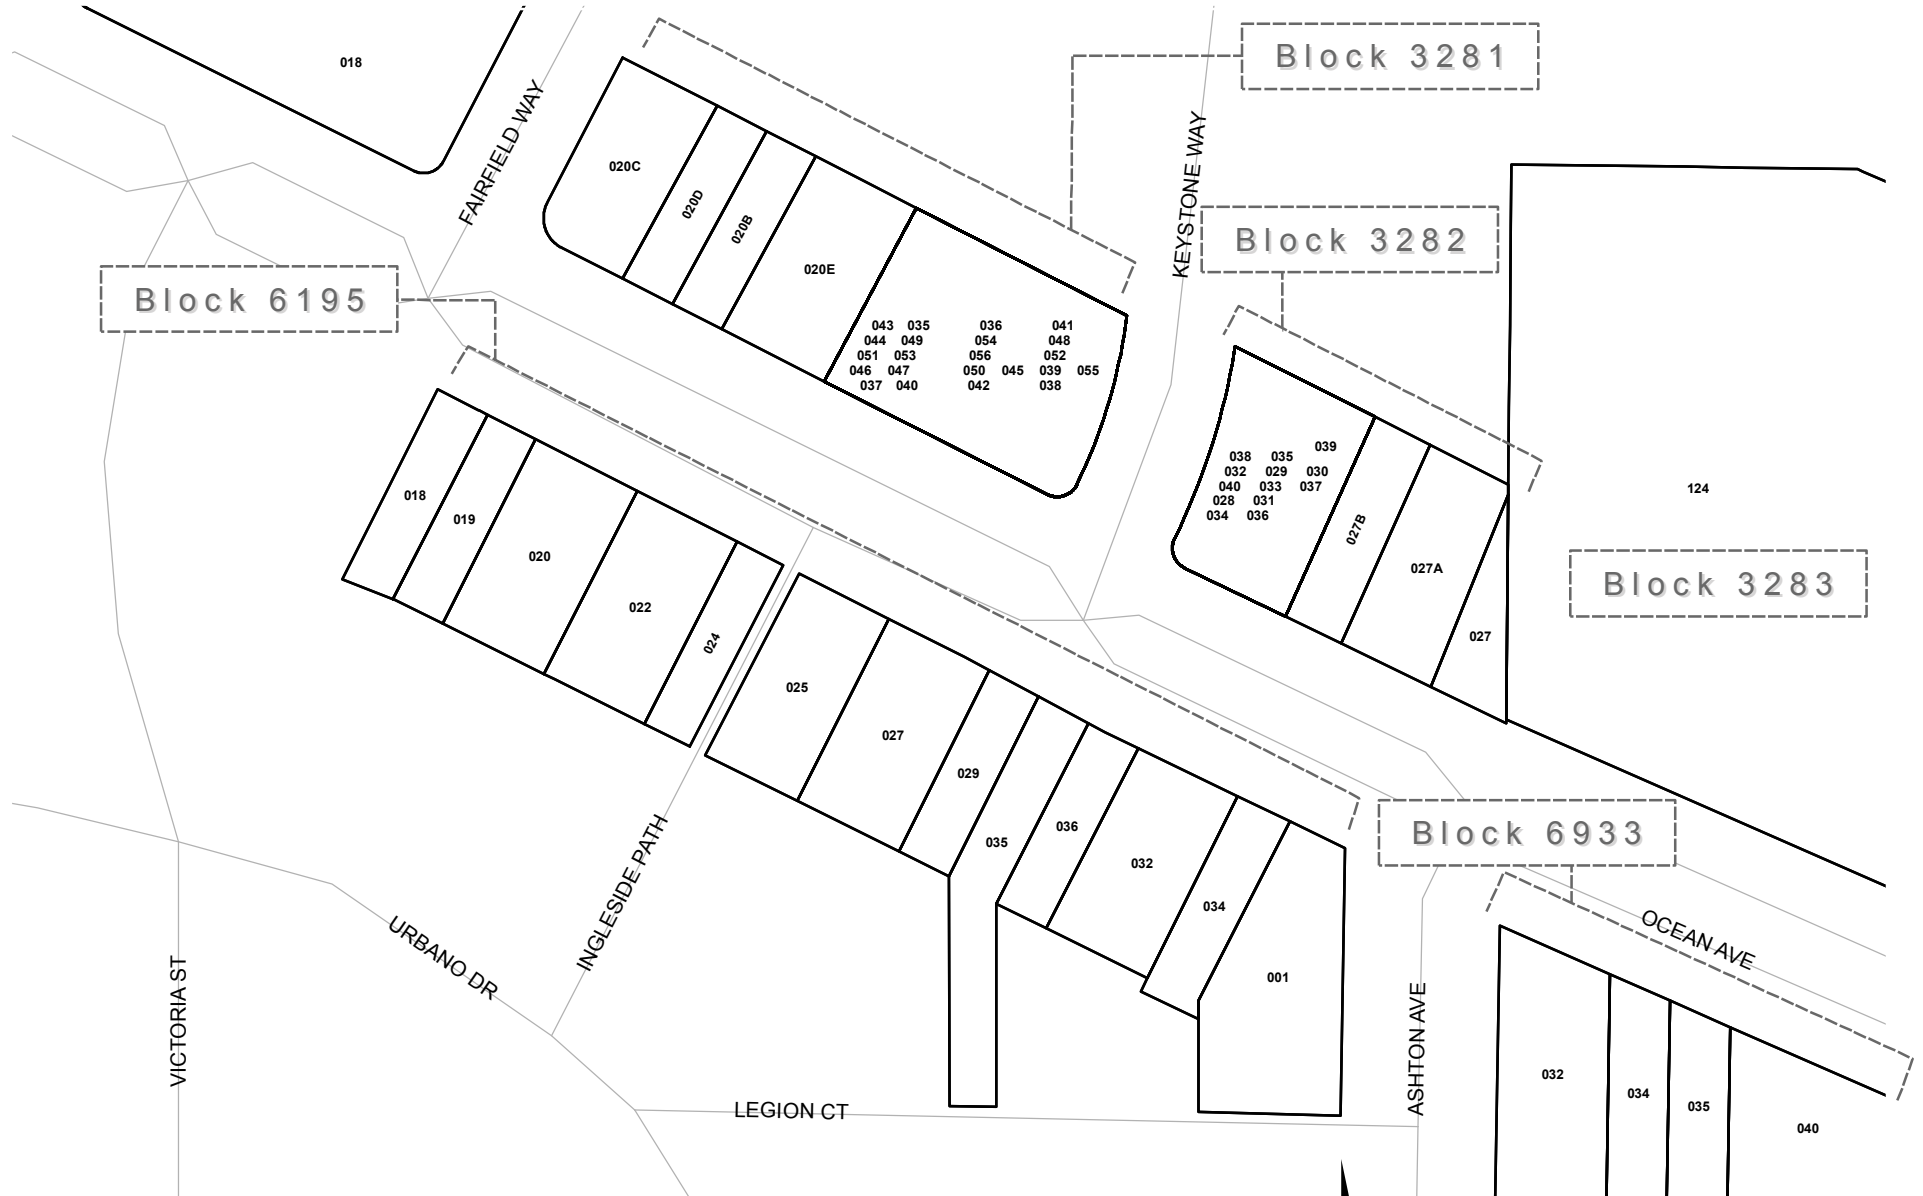

BOUNDARY MAP CITY AND COUNTY OF SAN FRANCISCO OCEAN AVENUE COMMUNITY BENEFITS DISTRICT

N | B | S

Legend
□ Zone 1
▨ Zone 2